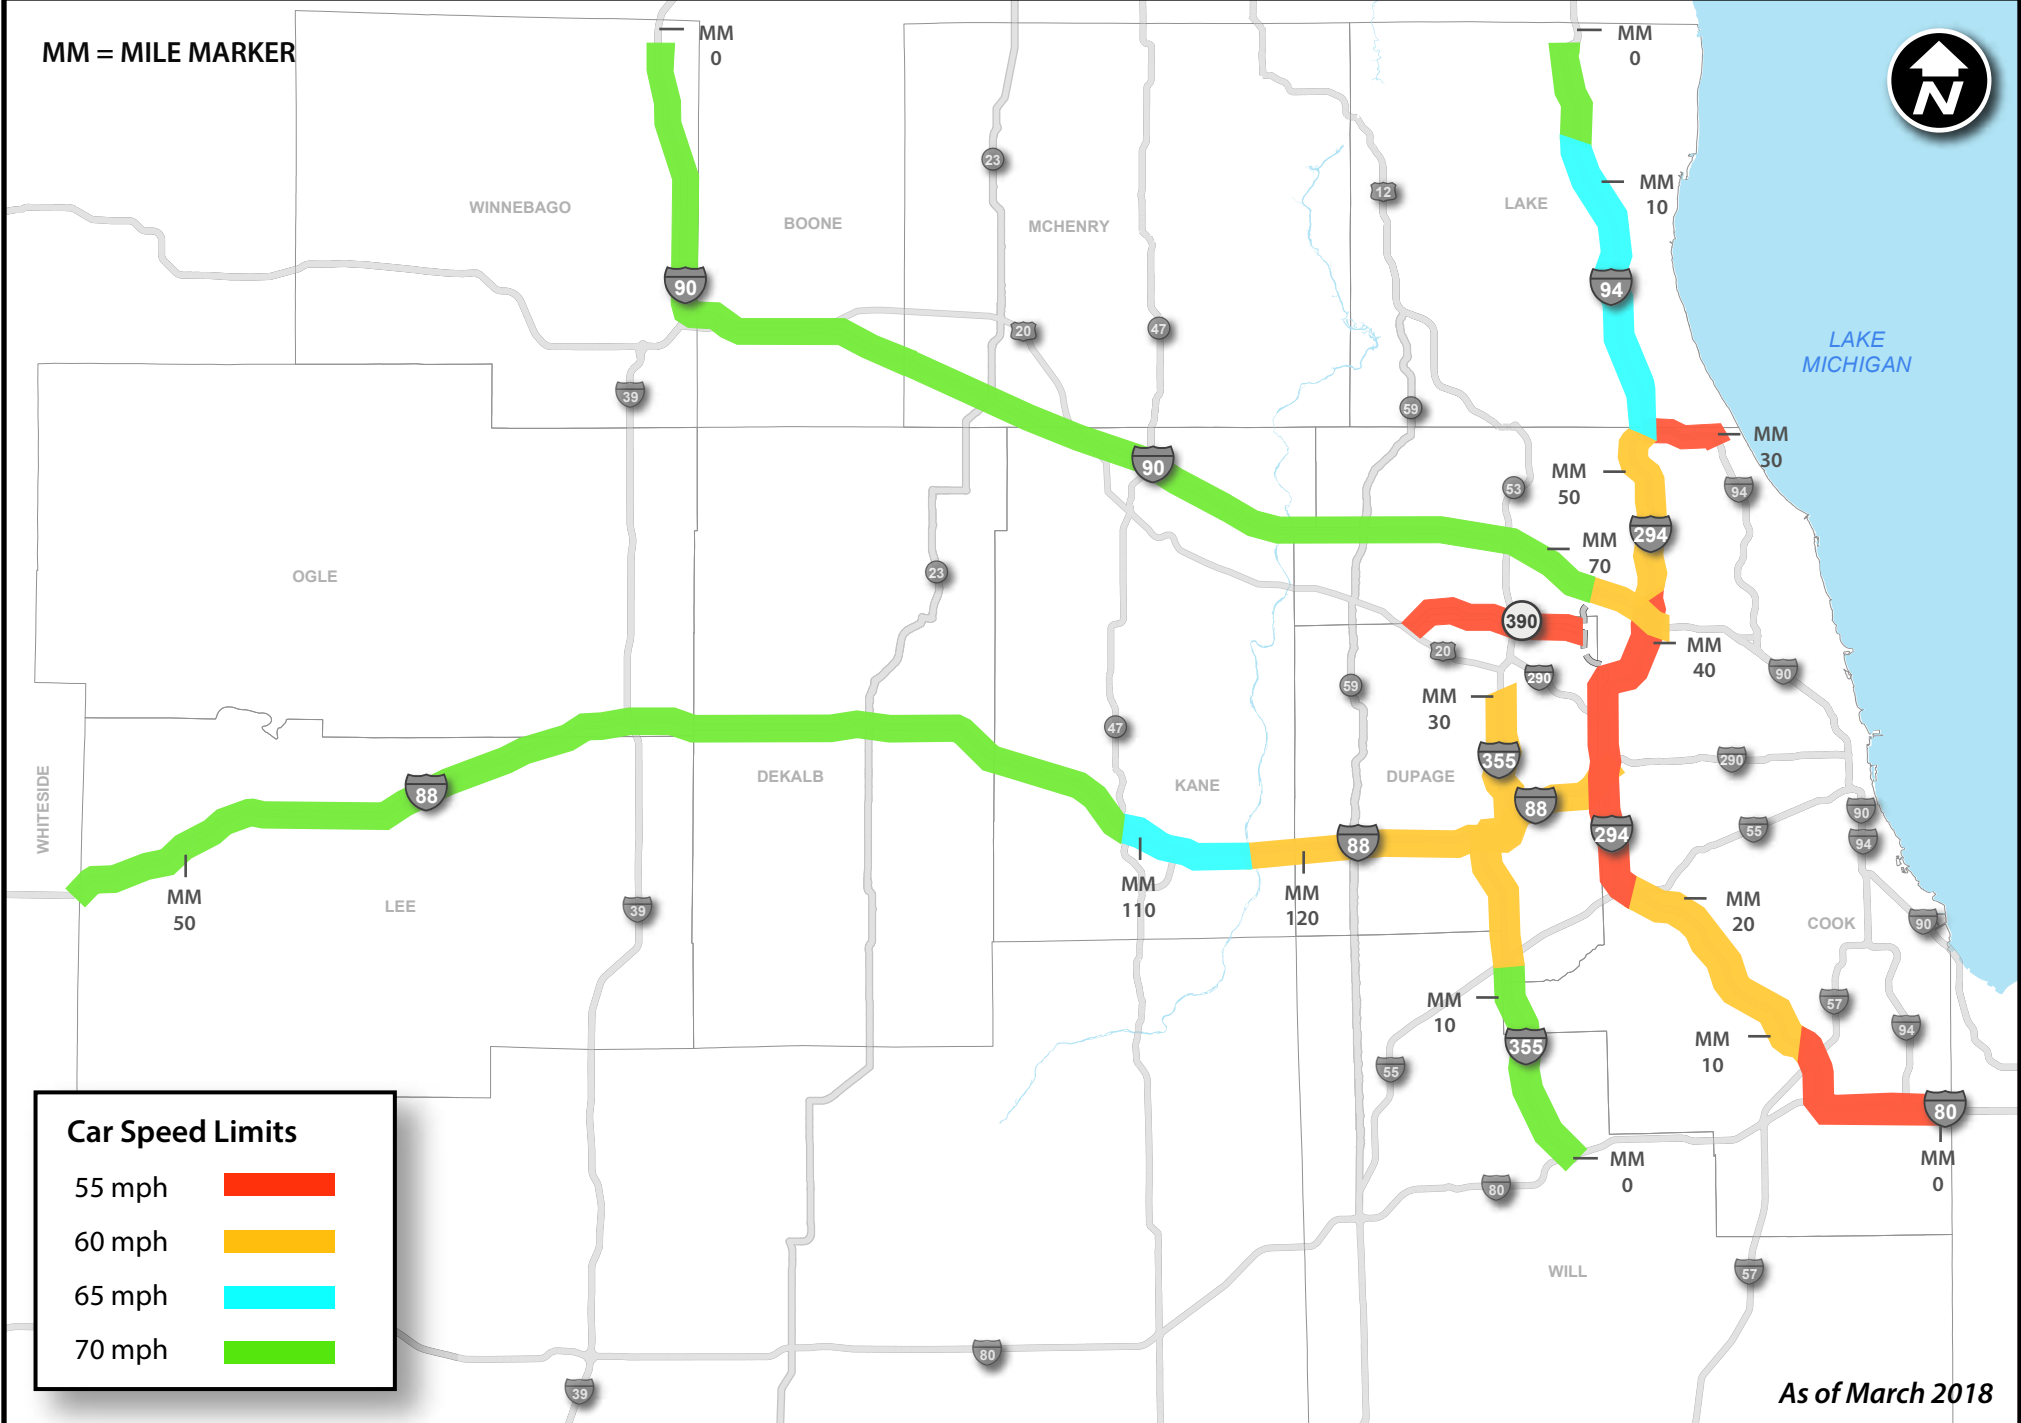

Speed Limits – Cars

MM = MILE MARKER

Car Speed Limits

- 55 mph
- 60 mph
- 65 mph
- 70 mph

Speed Limits – Trucks and Buses

MM = MILE MARKER

Truck and Bus Speed Limits

- All Vehicles 55
- All Vehicles 60
- Trucks 60, Buses 65
- All Vehicles 70