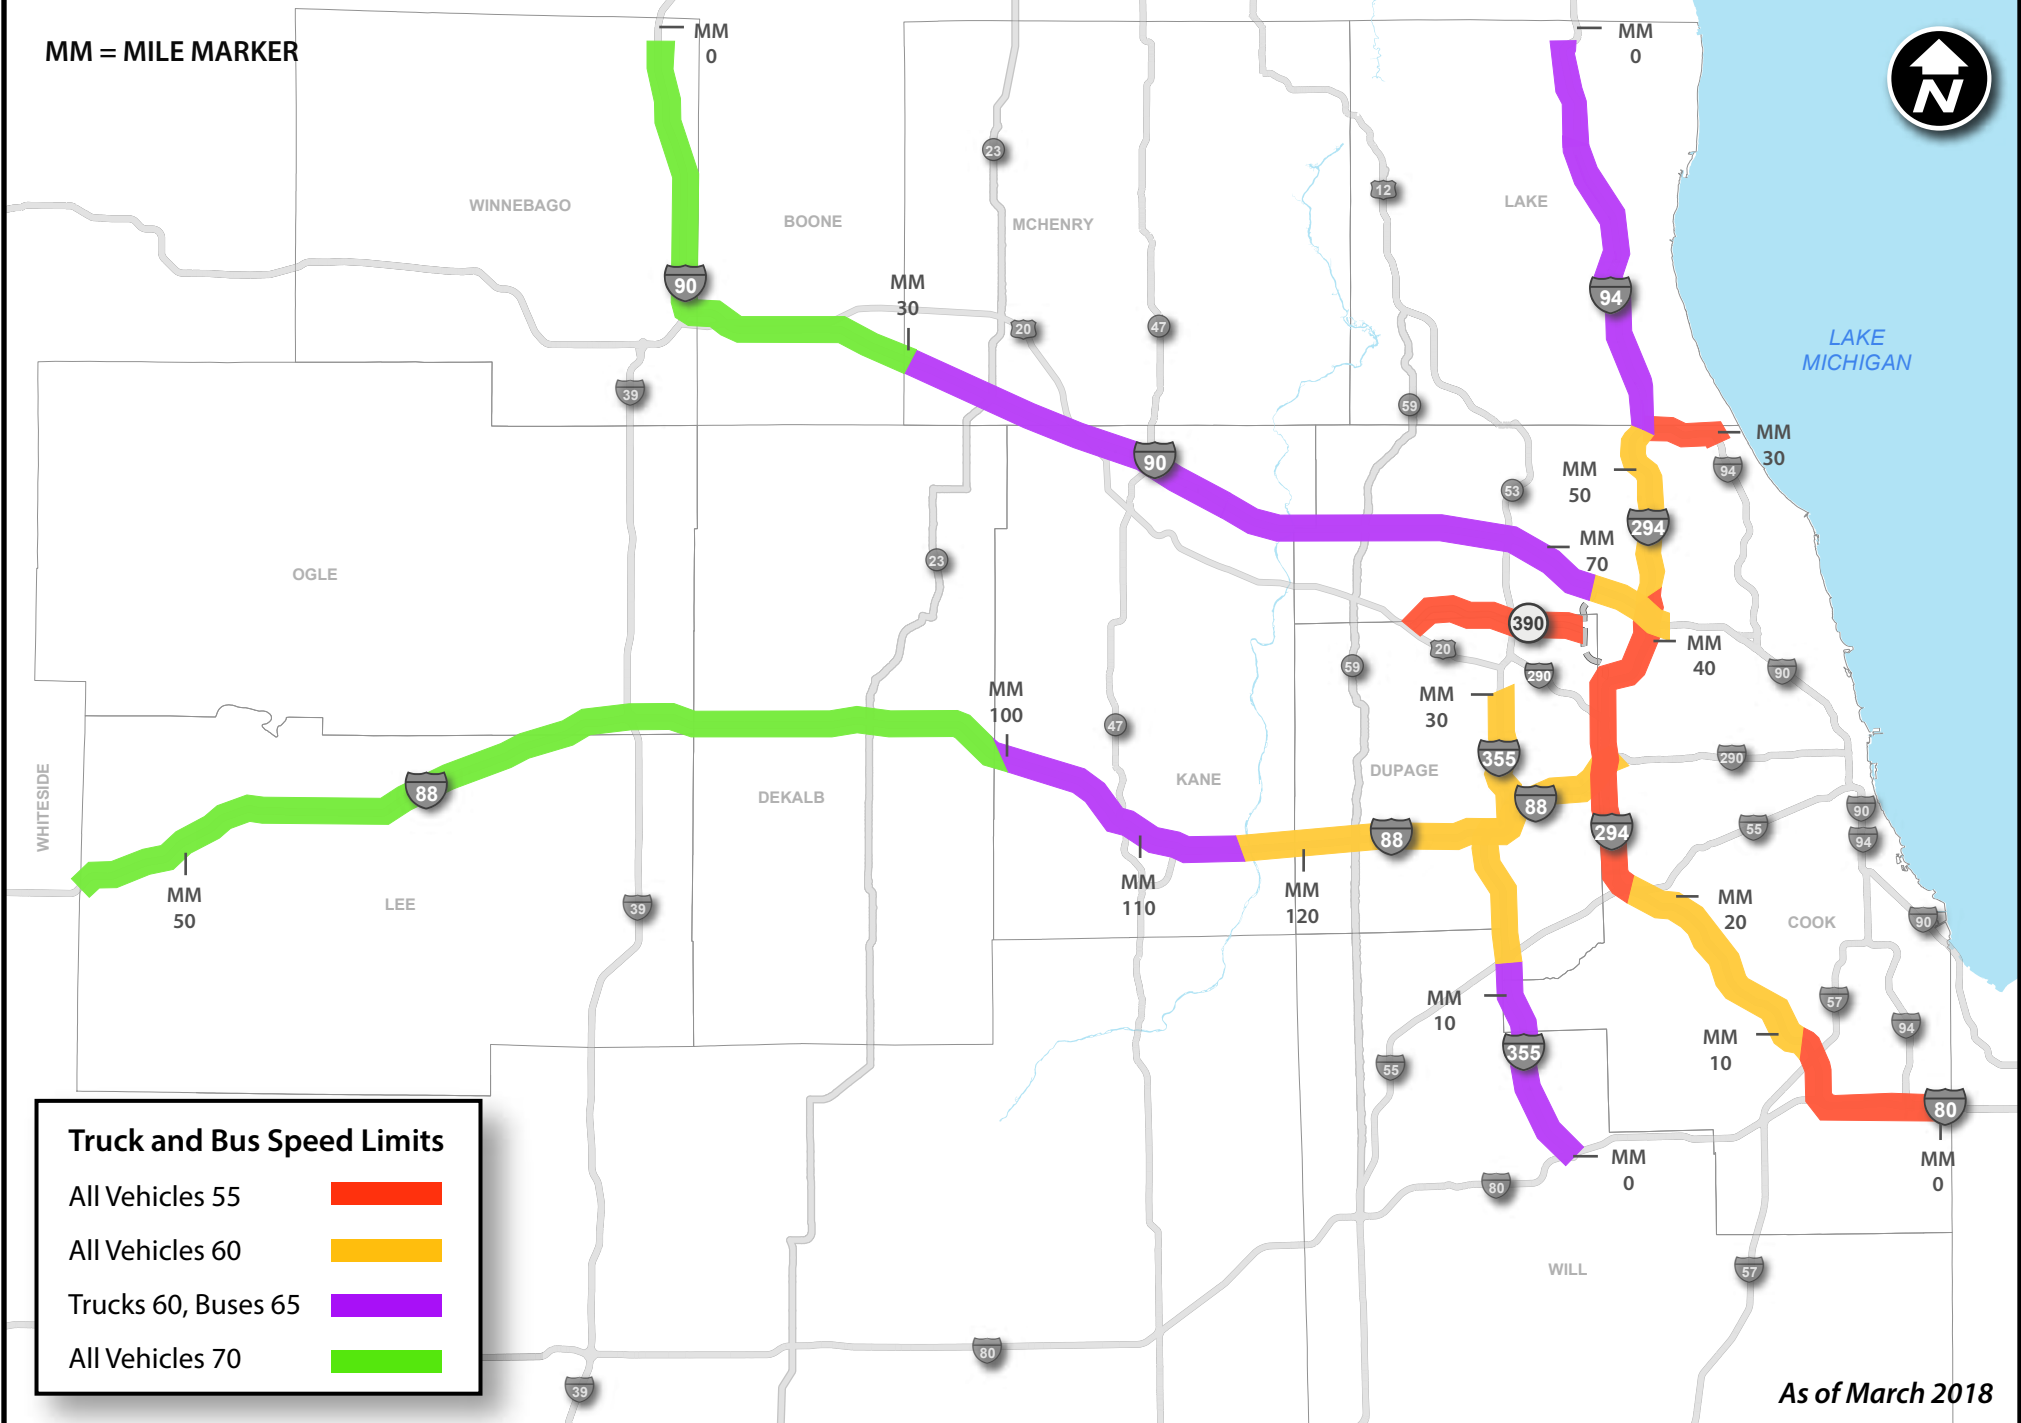

Speed Limits – Cars

MM = MILE MARKER

Car Speed Limits

- 55 mph
- 60 mph
- 65 mph
- 70 mph

Speed Limits – Trucks and Buses

MM = MILE MARKER

Truck and Bus Speed Limits

- All Vehicles 55
- All Vehicles 60
- Trucks 60, Buses 65
- All Vehicles 70