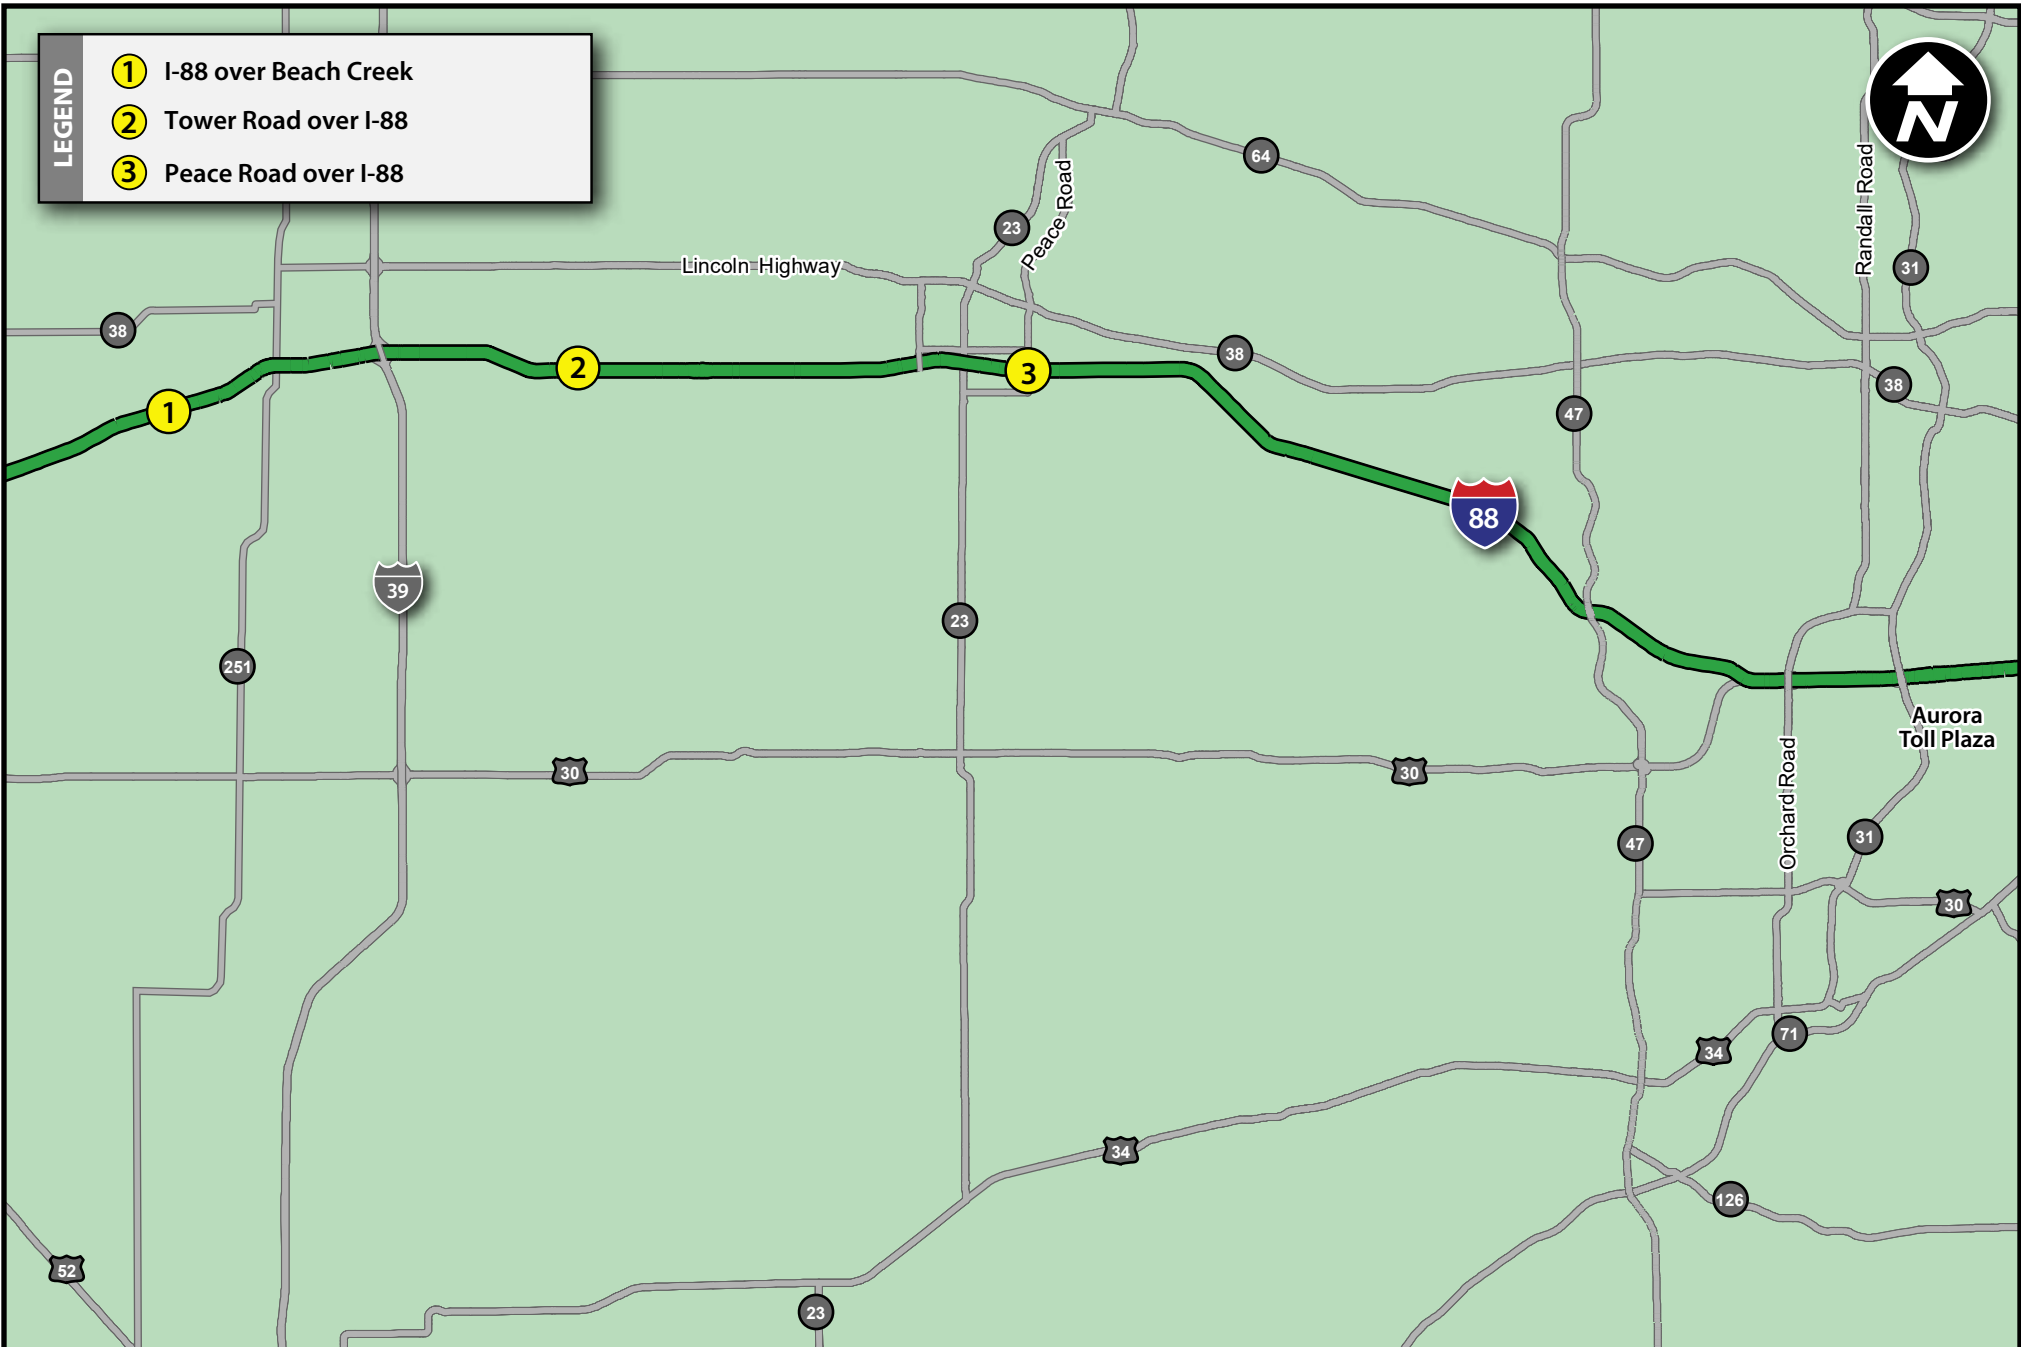

- LEGEND**
- 1 I-88 over Beach Creek
  - 2 Tower Road over I-88
  - 3 Peace Road over I-88

# REAGAN MEMORIAL TOLLWAY

## Roadway and Local Crossroad Bridge Repairs

Updated: 03/18/24