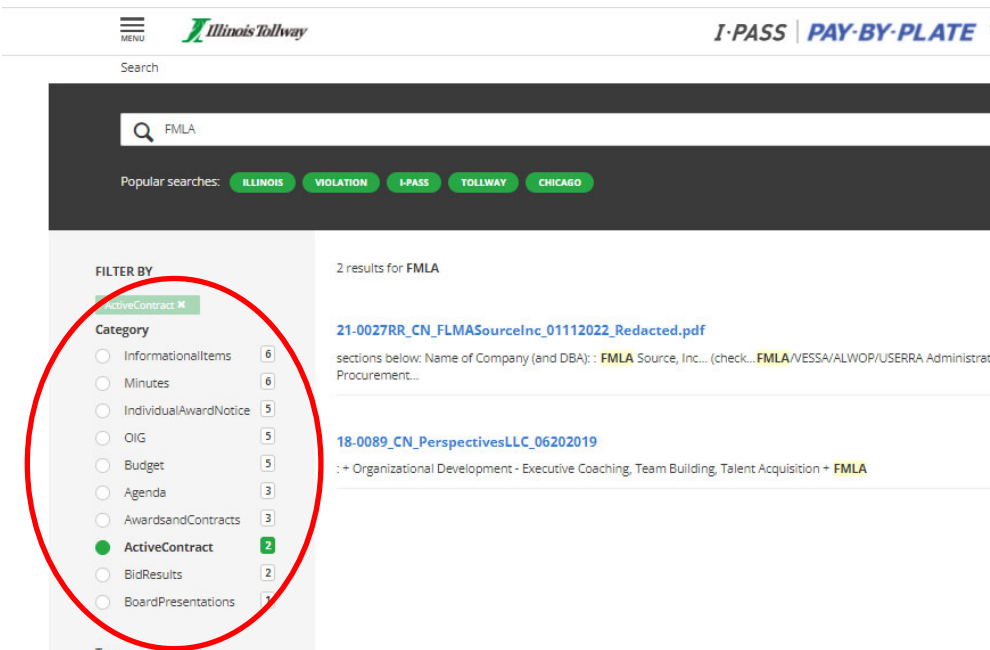

NEED TO FIND AN ACTIVE CONTRACT ON THE TOLLWAY'S WEBSITE?

It's as easy as 1-2-3

1 Click on the magnifying glass on the Tollway's home page.

2 Enter the contract number, or word that you'd like to search and press "Enter" on your keyboard or click on the green magnifying glass.

3 Click on "ActiveContract" from the Category list.