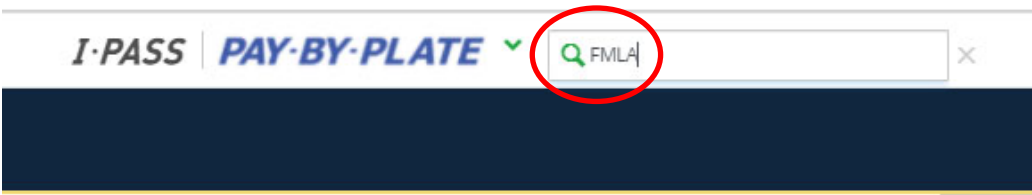

NEED TO FIND AN ACTIVE CONTRACT ON THE TOLLWAY'S WEBSITE?

It's as easy as 1-2-3

1 Click on the magnifying glass on the Tollway's home page.

2 Enter the contract number, or word that you'd like to search and press "Enter" on your keyboard or click on the green magnifying glass.